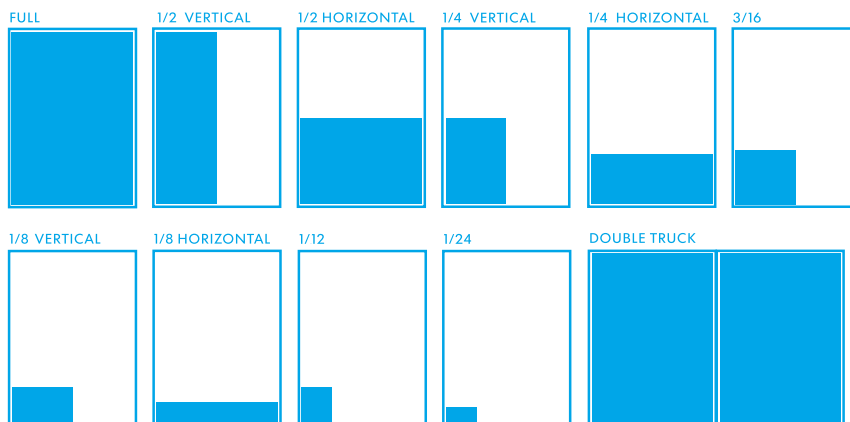

TABLOID ADS

SIZE	COL x IN
Full	6 col (10") x 9.75"
1/2 Vertical	3 col (4.91") x 9.75"
1/2 Horizontal	6 col (10") x 4.75"
1/4 Vertical	3 col (4.91") x 4.75"
1/4 Horizontal	6 col (10") x 2.375"
1/6	2 col (3.22") x 4.75"
1/8 Vertical	3 col (4.91") x 2.5"
1/12	2 col (3.22") x 2.4375"
Double Truck	13 col (21") x 9.75"

ZONE 3 EAST

KNOXVILLE
The News-Sentinel

STANDARD ADS

SIZE	COL x IN
Full	6 col (10") x 20"
1/2 Vertical	3 col (4.91") x 20"
1/2 Horizontal	6 col (10") x 10"
1/4 Vertical	3 col (4.91") x 10"
1/4 Horizontal	6 col (10") x 5"
3/16	3 col (4.91") x 7.48"
1/8 Vertical	3 col (4.91") x 5"
1/8 Horizontal	6 col (10") x 2.5"
1/12	2 col (3.22") x 5"
Double Truck	13 col (21") x 20"

TABLOID ADS

SIZE	COL x IN
Full	4 col (6.61") x 9.5"
1/2 Vertical	2 col (3.22") x 9.5"
1/2 Horizontal	4 col (6.61") x 4.75"
1/4 Vertical	2 col (3.22") x 4.75"
1/4 Horizontal	4 col (6.61") x 2.375"
1/6	2 col (3.22") x 6.33"
1/8 Vertical	2 col (3.22") x 2.375"
1/12	2 col (3.22") x 1.58"
Double Truck	9 col (15") x 9.5"

TABLOID ADS

SIZE	COL x IN
Full	5 col (8.30") x 9.5"
1/2 Horizontal	5 col (4.75") x 23.75"
1/4 Vertical	3 col (4.91") x 3.9583"
1/4 Horizontal	5 col (8.30") x 2.375"
1/6	2 col (3.22") x 3.959"
1/8 Vertical	2 col (3.22") x 2.375"
1/12	2 col (3.22") x 1.979"
Double Truck	11 col (19") x 9.5"